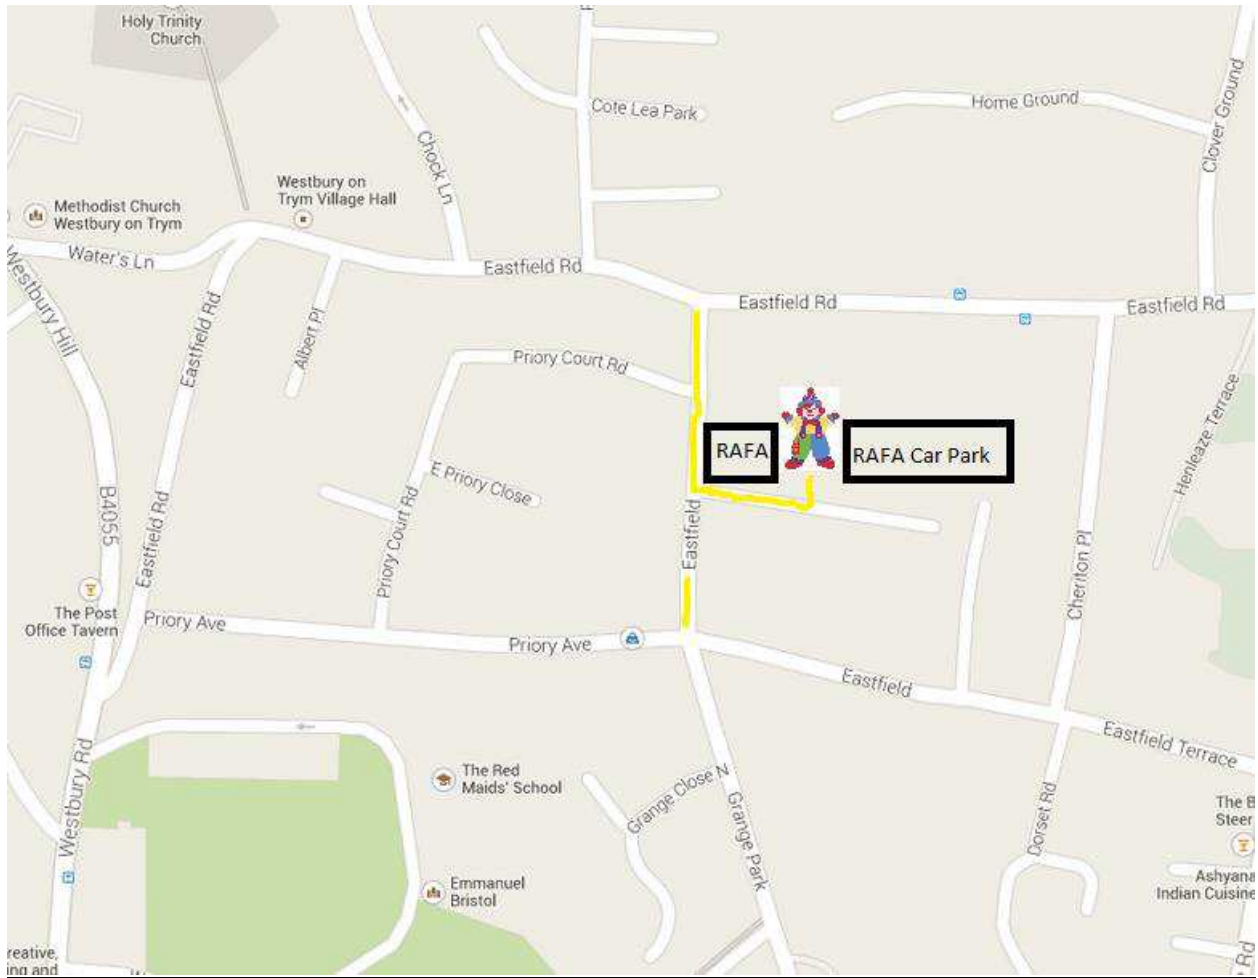

## **Directions**

Classes are held at:-

*The Annex  
38 Eastfield  
Westbury on Trym  
BS9 4BE*

You can access Eastfield from either Eastfield Road or Priory Ave/Eastfield Terrace.

Once you are on Eastfield, find the RAFA club located at number 38. It is a large building with a sign in front so you shouldn't have too much trouble finding it. Go down the small lane to the side of the RAFA club signposted to the car park – this is also the car park for Gymboree. We are located in a separate building behind the main club.

If you are driving, please take care on the short lane leading to our car park. This is not a busy lane but it is narrow and therefore you need to be prepared to give way to oncoming vehicles. Do also note that pedestrians will be using this lane and small children will be in the area, so do take extra care.

## Site Map

## Car Parking

All Gymboree customers are welcome to use the RAFA car park, located behind the club.

Occasionally, the club host events and the car park can get full. If this is the case, there is plenty of on street parking available on Eastfield and the surrounding roads.